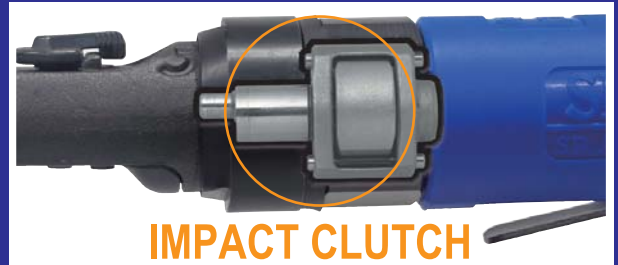

THE PERFECT IMPACT RATCHET

SP-7260RP [1/4"] SP-7265RP [3/8"]

MADE IN JAPAN

REVERSE LEVER

• One hand operation.

IMPACT MECHANISM

SEALED FLAT RATCHET MECHANISM

PATENTED Impact Mechanism

Single Dog Clutch

IMPACT CLUTCH

+ PLUS

PATENTED Sealed Flat Ratchet Mechanism

Sealed Flat Head For Long Life

45ft.-lbs. / 600rpm

SQ. Drive	: 1/4"	3/8"
Bolt Capacity	: 5/16"	3/8"
Working Torque	: 45ft.-lbs.	45ft.-lbs.
Free Speed	: 600rpm	600rpm
Overall Length	: 7.5"	7.5"
Weight	: 1.6 lbs.	1.6 lbs.
Sound Level	: 88.1dB	88.1dB